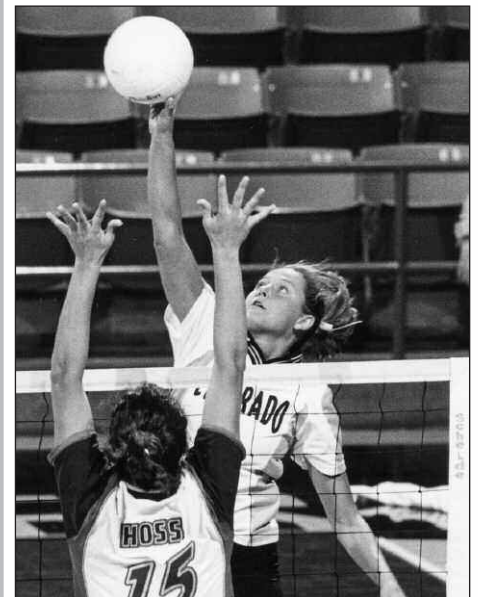

ASSIST CLUBS

Ast.	Name, Opponent, Date	Games In Match
90-ASSIST CLUB		
93	Kelly Campbell @ TTU, 11/17/99	5
80-ASSIST CLUB		
88	Kelly Campbell vs. UT, 11/28/97	5
87	Nicole Vranesh vs. PSU, 12/9/93	5
86	Kelly Campbell @ OU, 11/2/96	5
84	Kelly Campbell vs. UT, 10/17/98	5
70-ASSIST CLUB		
79	Kelly Campbell vs. UT, 10/18/96	5
78	Nicole Vranesh @ CSU, 10/5/93	4
	Kelly Campbell vs. UT, 11/20/99	5
76	Kelly Campbell vs. ORU, 12/4/96	4
75	Nicole Vranesh vs. Ill., 9/11/93	5
	Kelly Campbell vs. OU, 10/31/97	3
	Kelly Campbell @ TTU, 10/10/98	3
	Kelly Campbell vs. TTU, 10/6/99	4
73	Nicole Vranesh @ KU, 10/18/91	4
	Nicole Vranesh vs. KU, 11/15/91	4
	Nicole Vranesh vs. NU, 10/13/93	5
	Kelly Campbell @ OU, 10/11/97	5
	Kelly Campbell @ UT, 10/20/98	4
72	Nicole Vranesh @ OU, 11/9/91	5
	Nicole Vranesh @ USC, 11/14/92	4
	Kelly Campbell vs. KSU, 11/7/98	4
	Kelly Campbell vs. TTU, 11/13/98	4
71	Kelly Campbell vs. BU, 9/25/99	5
70	Nicole Vranesh vs. Wash., 9/14/91	4
	Kelly Campbell @ TTU, 10/25/96	5
	Kelly Campbell @ KSU, 11/27/98	4

Sarah Lodge is the only Buff to record 20, 30 & 40 kills in a match.