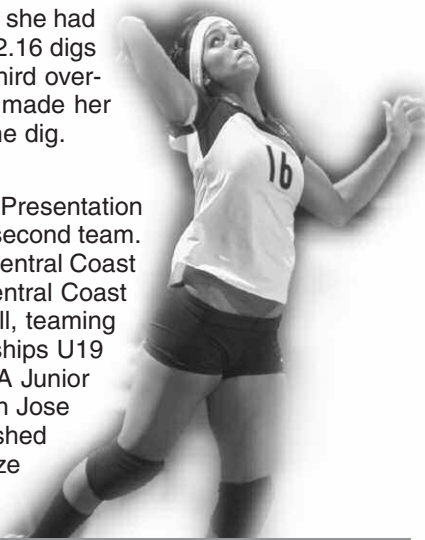

### As a Freshman in 2004

Viñal appeared in 26 of 28 matches and served as libero in 18 contests. She played the libero spot for the first time in the final three games of the North Carolina match (9/11) recording 12 digs. It was the first of her seven match-